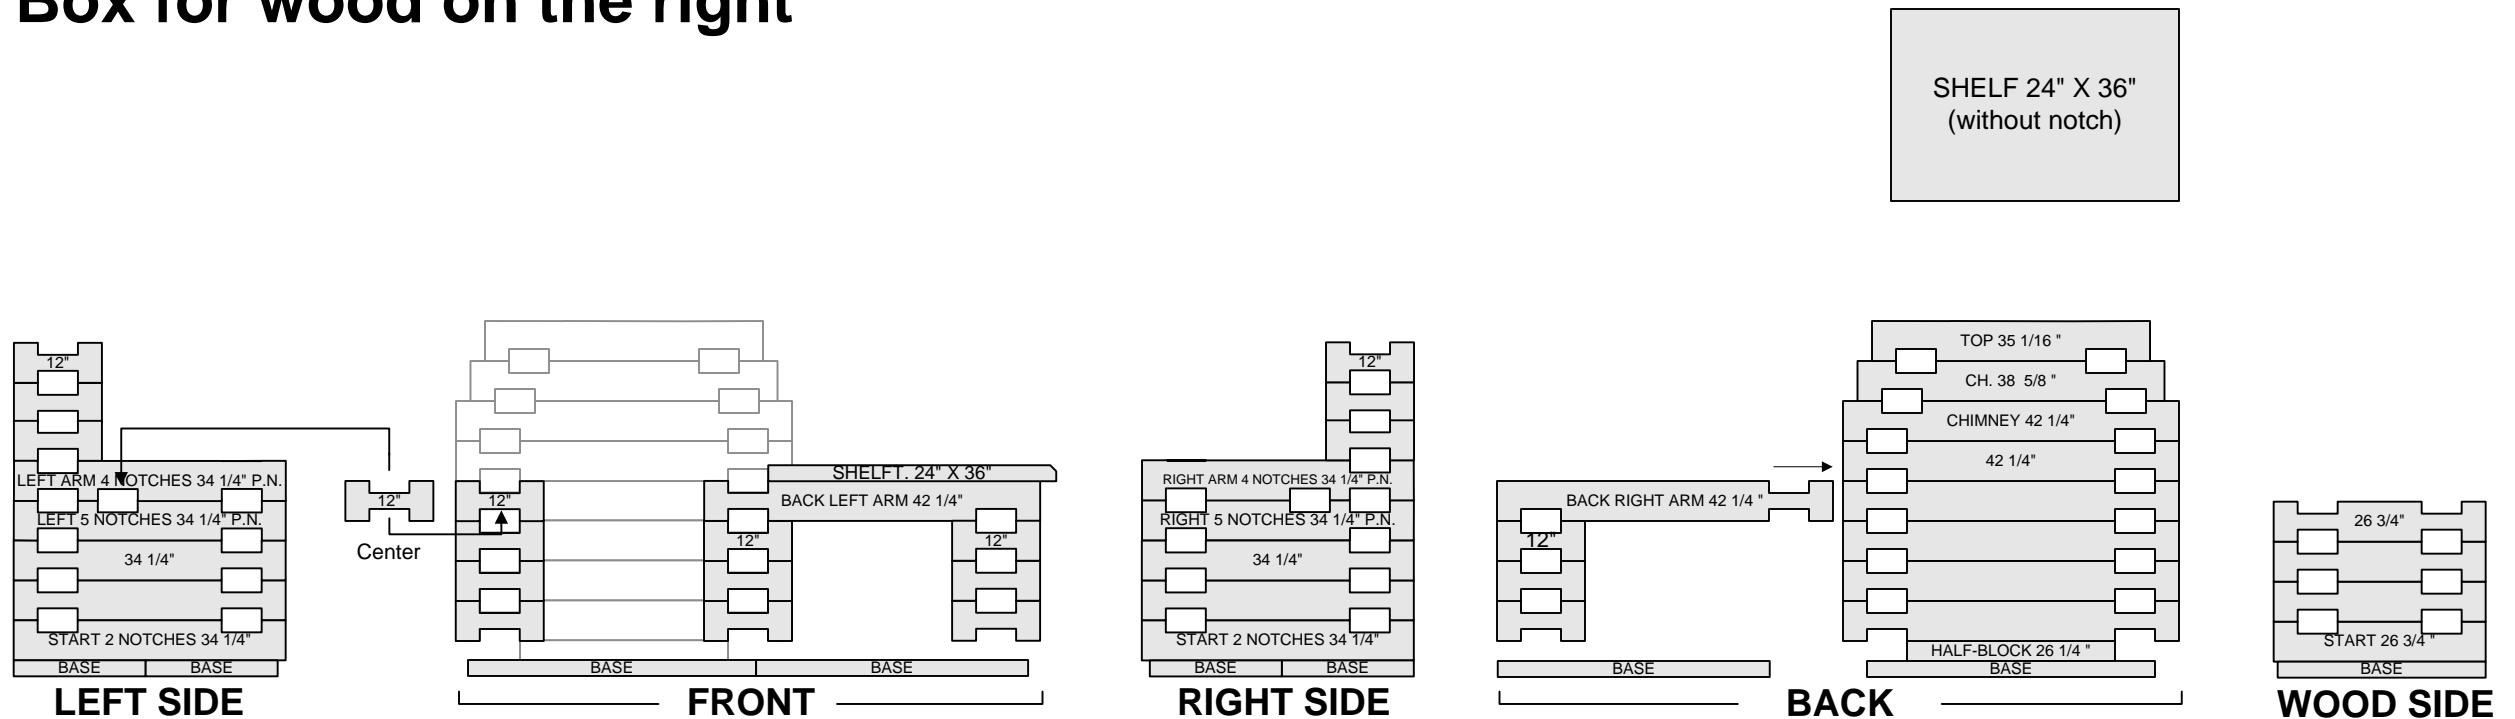

CAMPAGNARD WITH BACK FIREPLACE

Box for wood on the right

The flat side of each block must be put towards inside the fireplace. For greater security, we recommend the use of the Modular Pyramid Screen. Visit www.feuardent.com (Assembly section) for advices and assembly's pictures of your fireplace and the available accessories. For outdoor use only.